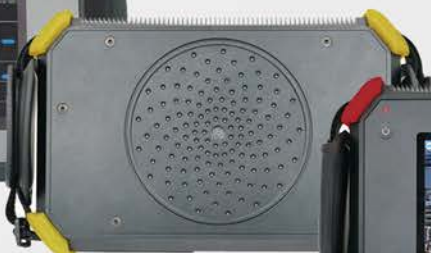

CRYSOUND

Acoustic Imaging Camera

See and Hear More Leaks and Partial Discharges.

CRY2620
Basic version - 64 MEMS

CRY2623
Superior version - 128 MEMS

CRY2624
Superior ATEX version - 128 MEMS

sdtultrasound.com