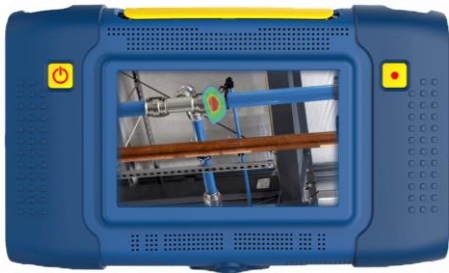

PRODUCT CHANGE NOTIFICATION

PCN: Acoustic Camera – SonaVu™ => CRY SOUND Range
PCN Publish Date: August 29, 2023
PCN #: 017-0829-23-1
Scheduling of Change: September 18, 2023

Products Affected:

SonaVu™

- **FS.SVU.PRO.001-02** - SDT SonaVu™ PRO KIT (W/ LEAKChecker) W/ POWERBANK - L503xW406 xH193 - 8,0kg 510x420x230
- **FS.SVU.STN.001-02** - SDT SonaVu™ BASIC KIT (W/O LEAKChecker) W/ POWERBANK

CRY SOUND

- **FS.SVU.PRO.100-01** - CRY SOUND 2620 - PRO KIT (W/ LEAKChecker)- ACOUSTIC IMAGING CAMERA W/ HAND STRAP AND RUBBER GRIP
- **FS.SVU.PRO.101-01** - CRY SOUND 2623 - PRO KIT (W/ LEAKChecker) - ACOUSTIC IMAGING CAMERA W/ HAND STRAP AND RUBBER
- **FS.SVU.STN.100-01** - CRY SOUND 2620 - BASIC KIT - ACOUSTIC IMAGING CAMERA W/ HAND STRAP AND RUBBER GRIP
- **FS.SVU.STN.101-01** - CRY SOUND 2623 - BASIC KIT - ACOUSTIC IMAGING CAMERA W/ HAND STRAP AND RUBBER GRIP
- **FS.SVU.STN.102-01** - CRY SOUND 2624 – BASIC KIT - ATEX ACOUSTIC IMAGING CAMERA W/ HAND STRAP AND RUBBER GRIP

SDT International keeps pushing into the market solutions that offer the best quality/price/performance ratio.

The CRY SOUND Range includes 3 acoustic cameras:

- CRY2620 – Basic version, 64 MEMS – available in PRO version with the LEAKChecker
- CRY2623 – Superior version, 128 MEMS – available in PRO version with the LEAKChecker
- CRY2624 – ATEX version, 128 MEMS