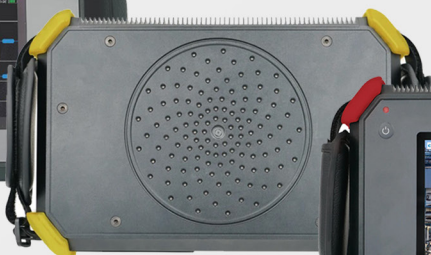

CRYSOUND

Acoustic Imaging Camera

See and Hear More Leaks and Partial Discharges.

CRY2620
Basic version - 64 MEMS

CRY2623
Superior version - 128 MEMS

CRY2624
Superior ATEX version - 128 MEMS

sdtultrasound.com